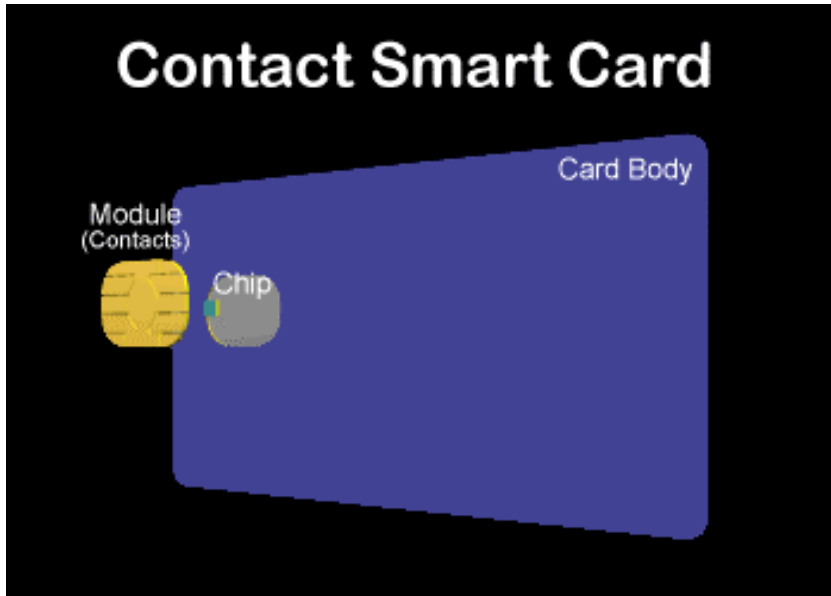

Gemplus : Total Revenue

1999 Revenue Split

Split of Gemplus Revenue

*includes Hardware, Services & SkiData

Des premiers SE aux nouvelles plate-formes ouvertes : Java Card & WSC pour cartes

Contact / sans contact

La carte contient un microcontrôleur

La carte à contact

ISO/IEC 7816: Integrated Circuits Cards With Contacts

- ISO/IEC 7816-1 : Physical characteristics
- ISO/IEC 7816-2 : Dimension & location of contacts
- ISO/IEC 7816-3 : Electronic signals & transmission protocols
- ISO/IEC 7816-4 : Inter-industry commands
- ISO/IEC 7816-5 : Registration system for applications in IC card
- ISO/IEC 7816-6 : Inter-industry data elements
- ISO/IEC 7816-7 : Inter-industry commands for Structured Card Query Language (SCQL)
- ISO/IEC 7816-8 : Security architecture and related inter-industry commands