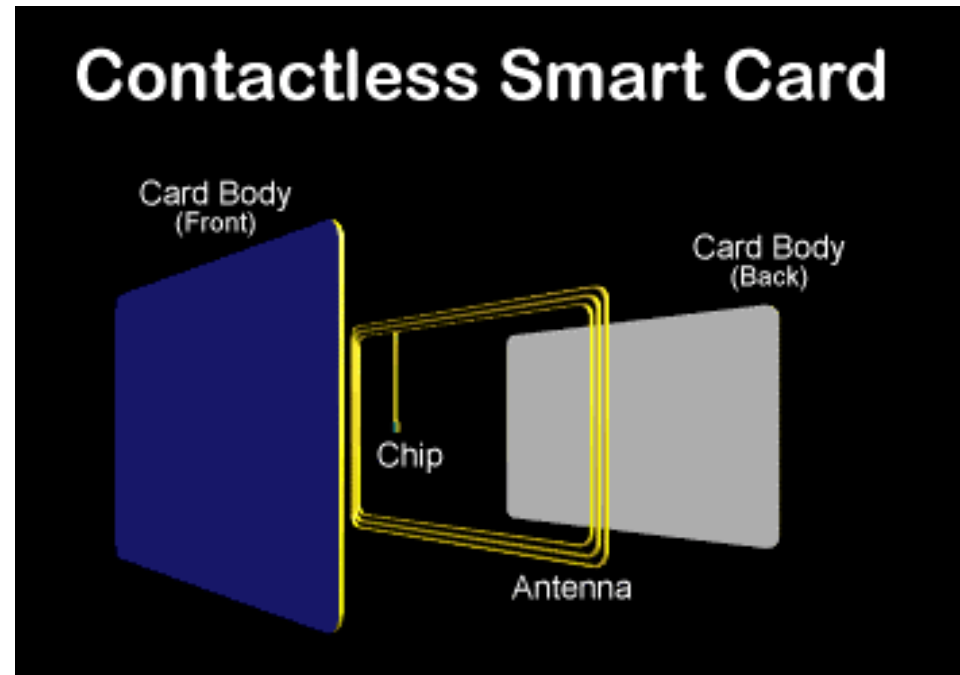

Gemplus : Total Revenue

1999 Revenue Split

Split of Gemplus Revenue

*includes Hardware, Services & SkiData

Des premiers SE aux nouvelles plate-formes ouvertes : Java Card & WSC pour cartes

Contact / sans contact

La carte contient un microcontrôleur

La carte à contact

ISO/IEC 7816: Integrated Circuits Cards With Contacts

- ISO/IEC 7816-1 : Physical characteristics
- ISO/IEC 7816-2 : Dimension & location of contacts
- ISO/IEC 7816-3 : Electronic signals & transmission protocols
- ISO/IEC 7816-4 : Inter-industry commands
- ISO/IEC 7816-5 : Registration system for applications in IC card
- ISO/IEC 7816-6 : Inter-industry data elements
- ISO/IEC 7816-7 : Inter-industry commands for Structured Card Query Language (SCQL)
- ISO/IEC 7816-8 : Security architecture and related inter-industry commands